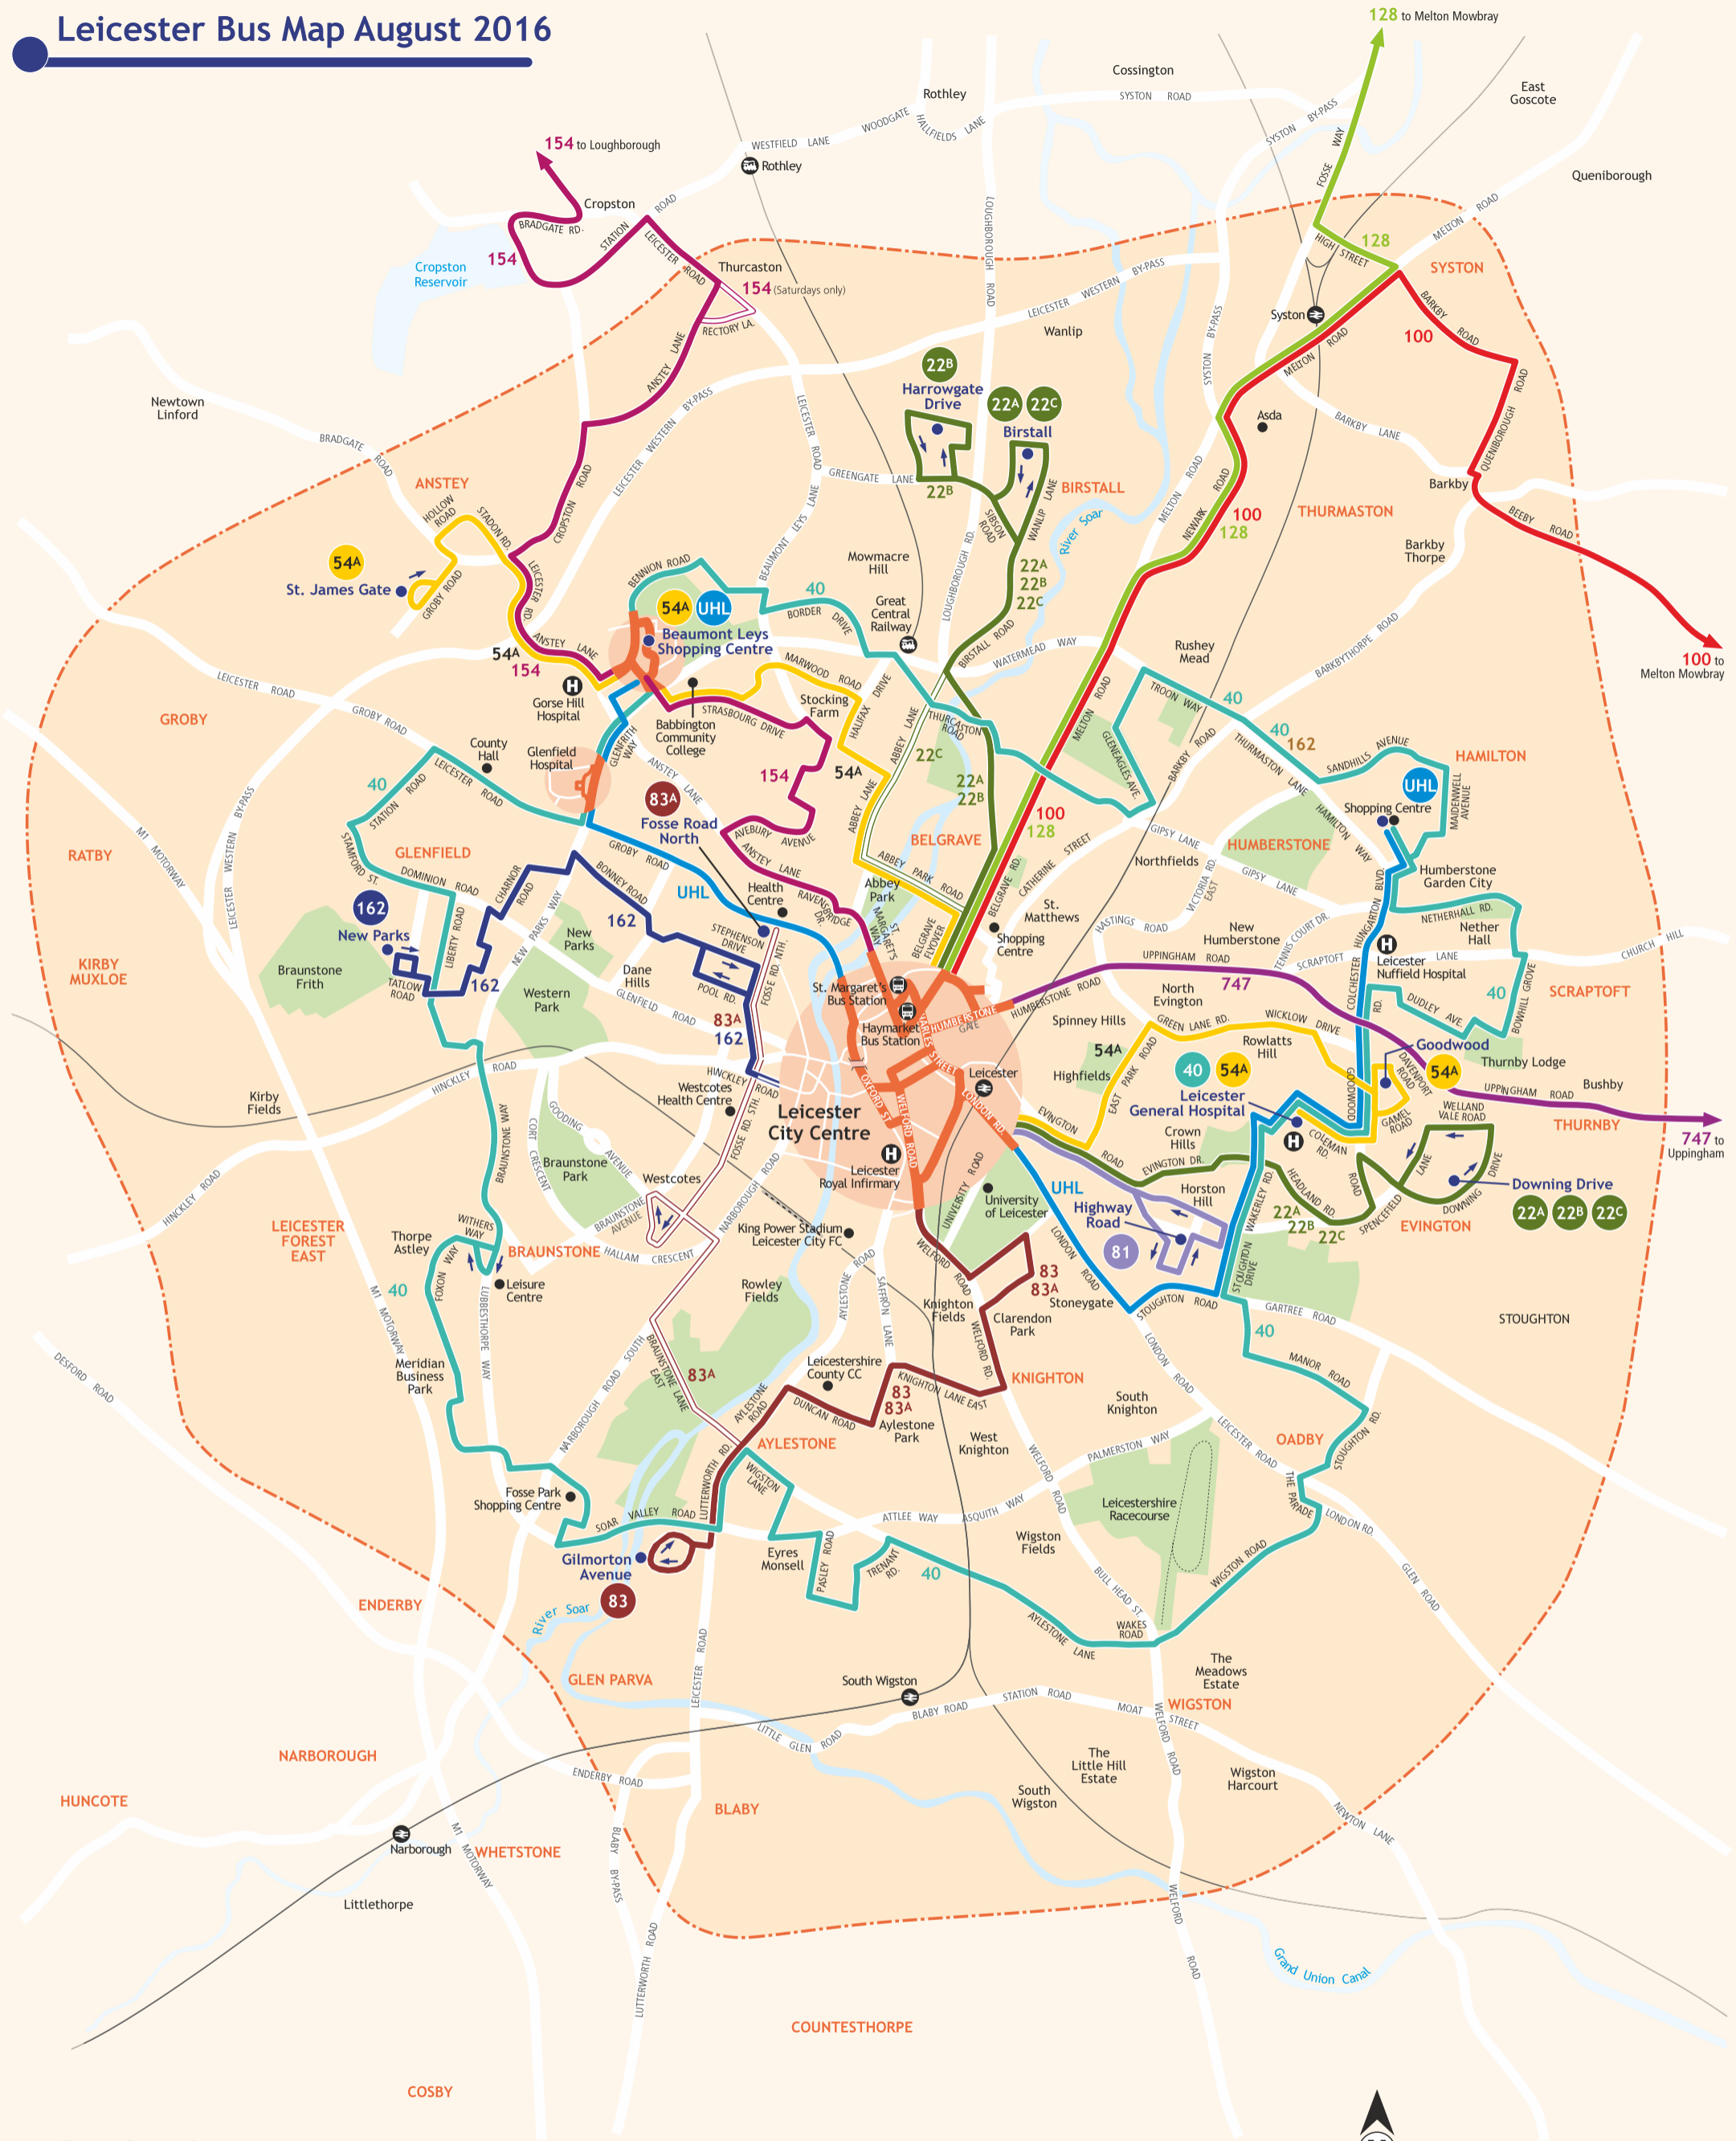

Leicester Bus Map August 2016

Bus Services

- 100 Melton Mowbray - Leicester City
- 128 Melton Mowbray - Leicester City
- 154 Leicester City - Loughborough
- 162 Leicester City - New Parks
- 747 Leicester City - Uppingham
- UHL The HOSPITAL HOPPER
- 22A 22B 22C Birstall - Evington
- 40 CircleLine
- 54A Anstey/Beaumont Leys - Goodwood
- 81 Leicester City - Highway Road
- 83 83A Aylestone/Fosse Road North - Leicester City

Key

- 40 Terminus Point
- Certain journeys
- Bus served road in Leicester City Centre
- Place of interest
- - - Flexizone boundary